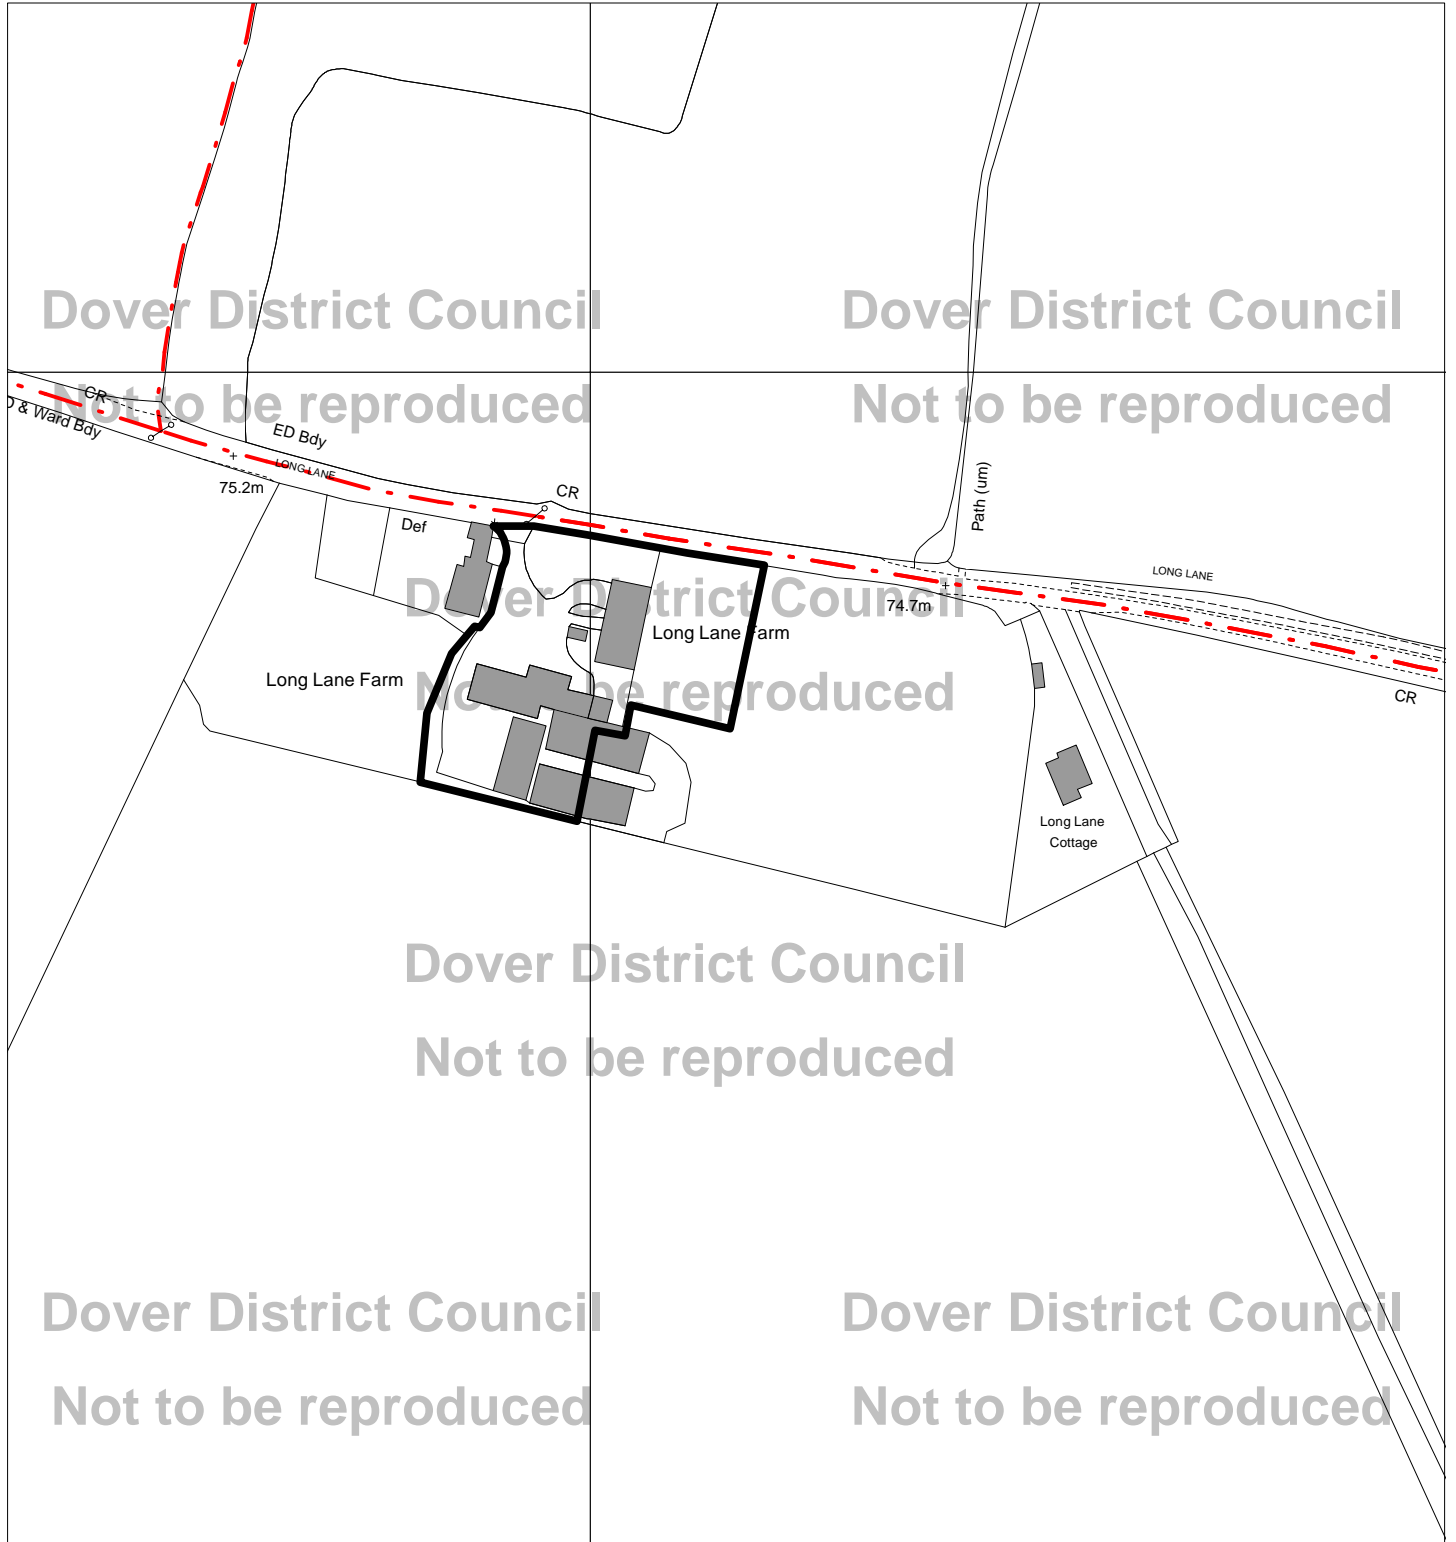

This plan has been produced for Planning Committee purposes only. No further copies may be made.

Not to scale

This map is reproduced from Ordnance Survey material with the permission of Ordnance Survey on behalf of the Controller of Her Majesty's Stationery Office © Crown copyright. Unauthorised reproduction infringes Crown copyright and may lead to prosecution or civil proceedings.

Dover District Council Licence Number 100019780 published 2016

Note: This plan is provided for purposes of site identification only.

Application: DOV/16/01365 & DOV/16/01366

Long Lane Farm

Lane Lane

Shepherdswell

CT15 7LX

TR26004892